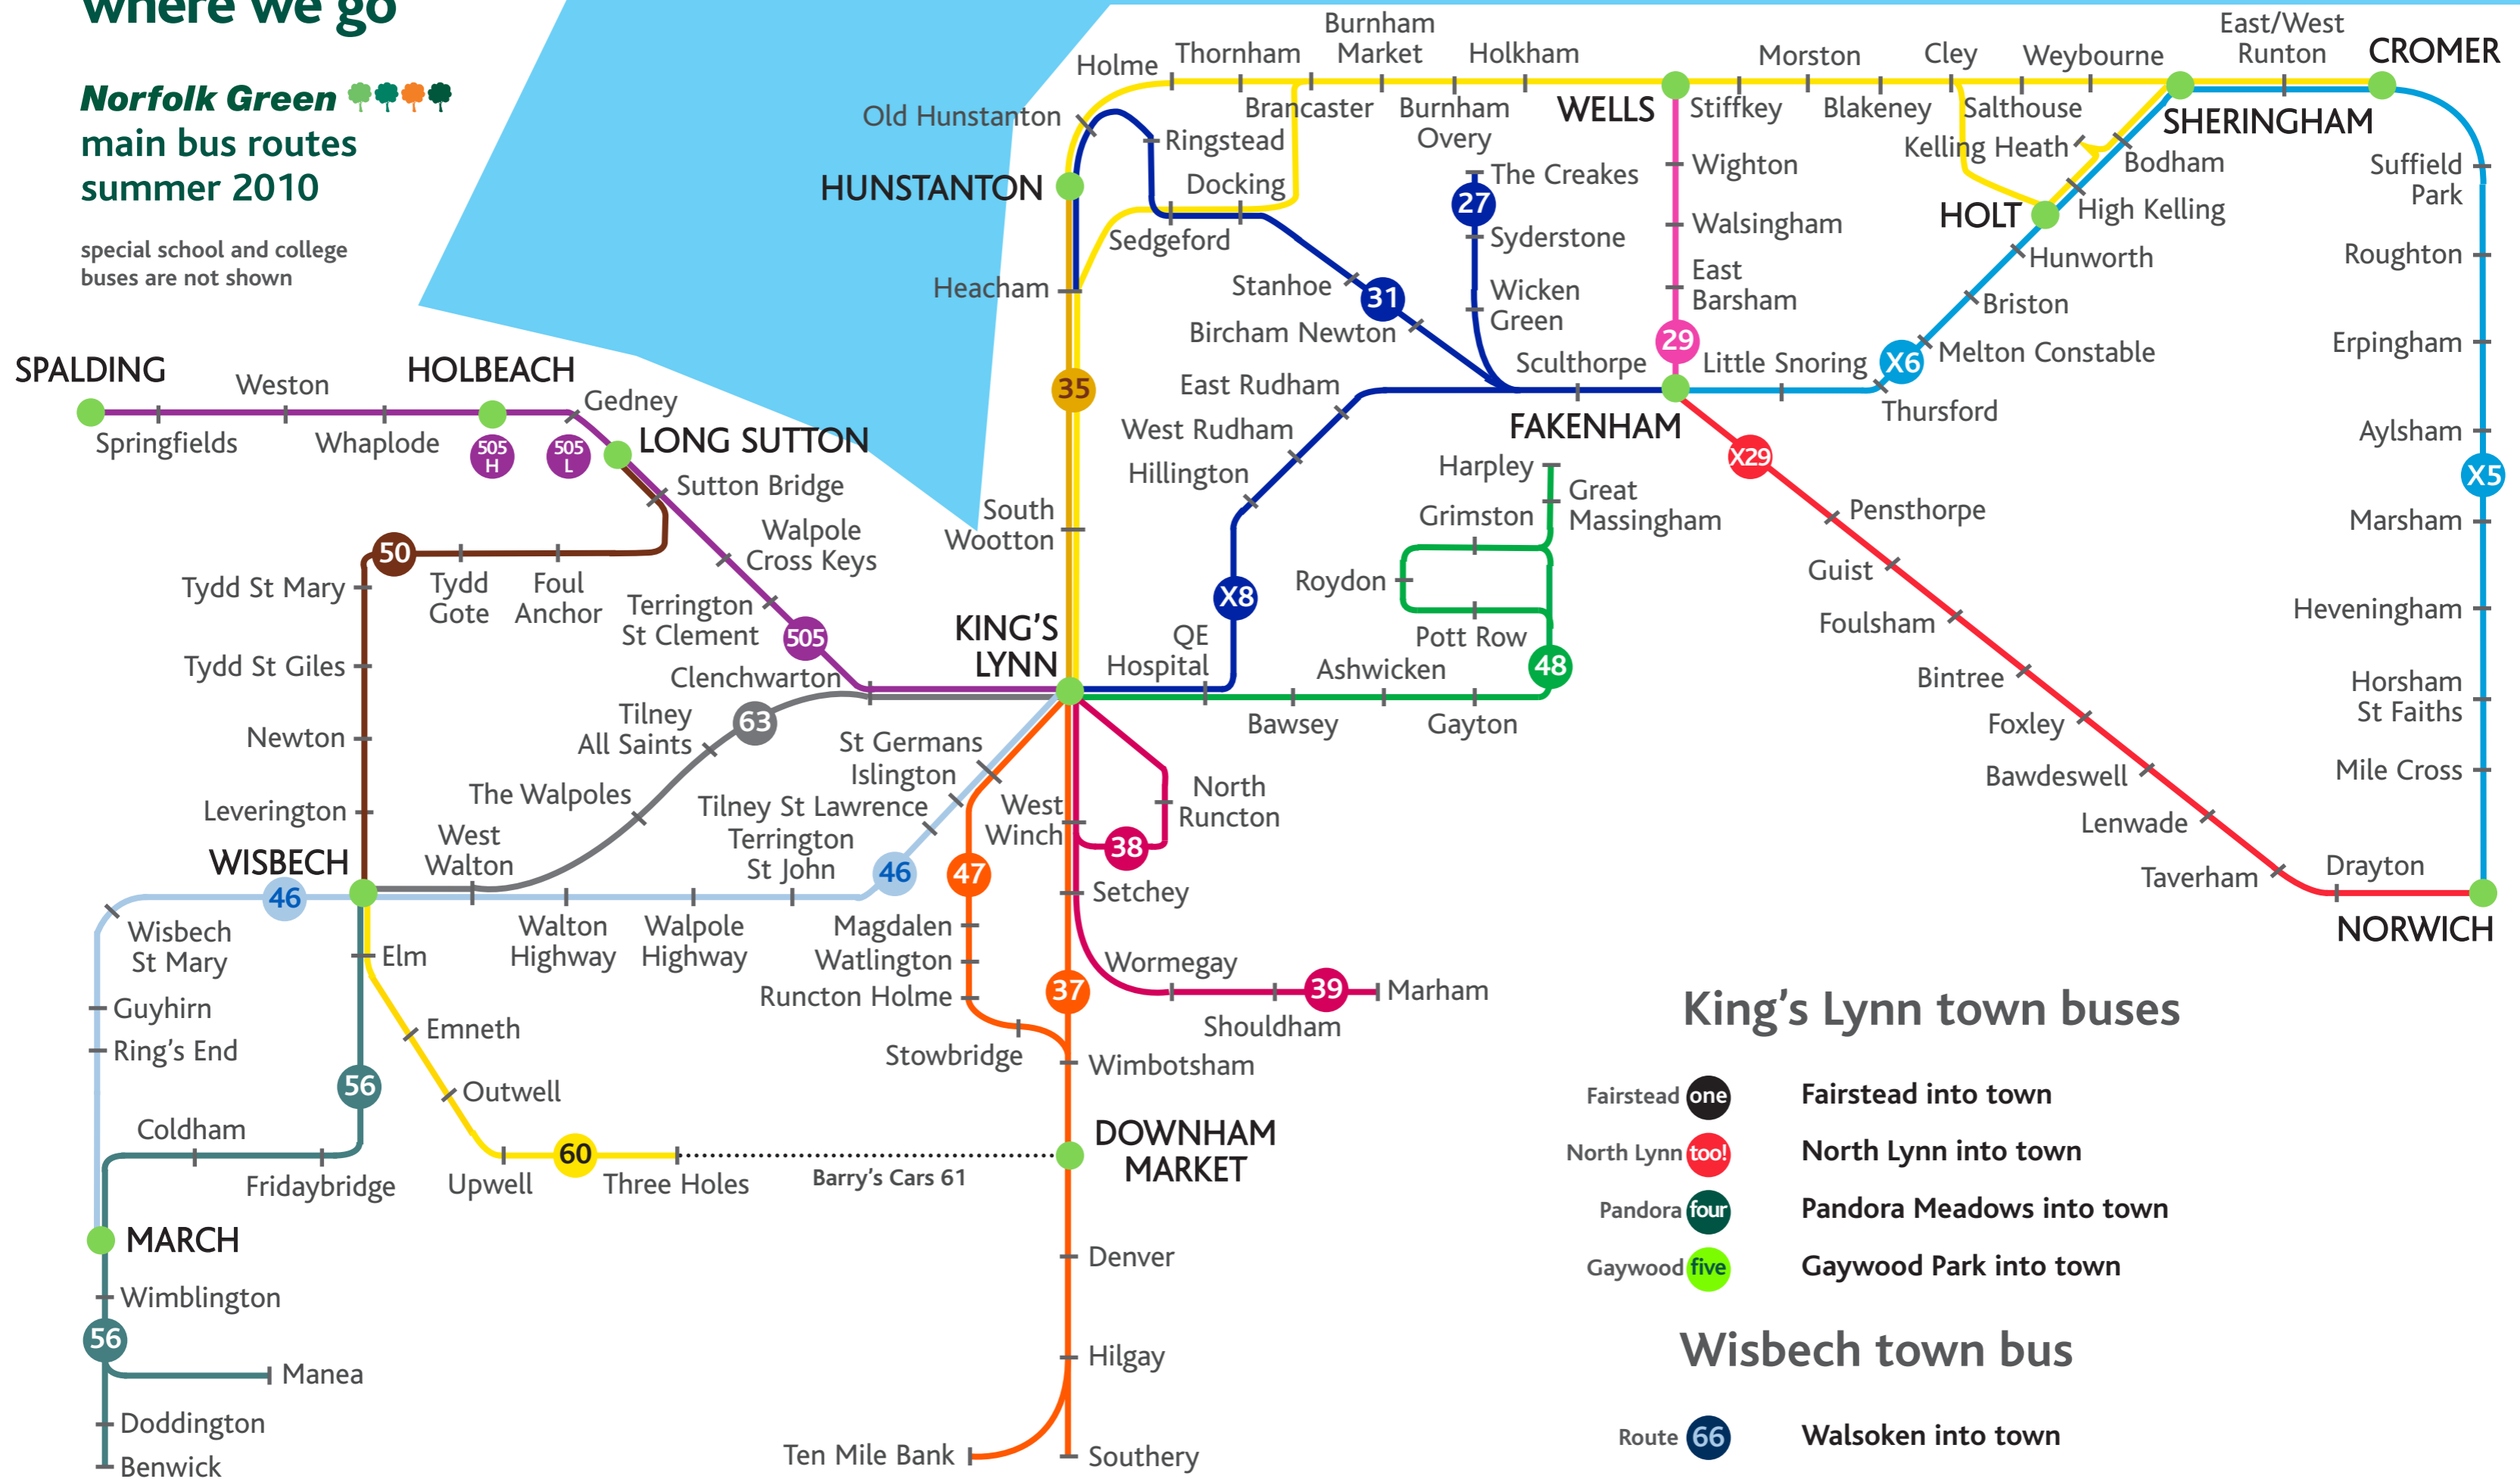

where we go

Norfolk Green main bus routes summer 2010

special school and college buses are not shown

King's Lynn town buses

- Fairstead **one** Fairstead into town
- North Lynn **too!** North Lynn into town
- Pandora **four** Pandora Meadows into town
- Gaywood **five** Gaywood Park into town

Wisbech town bus

- Route **66** Walsoken into town