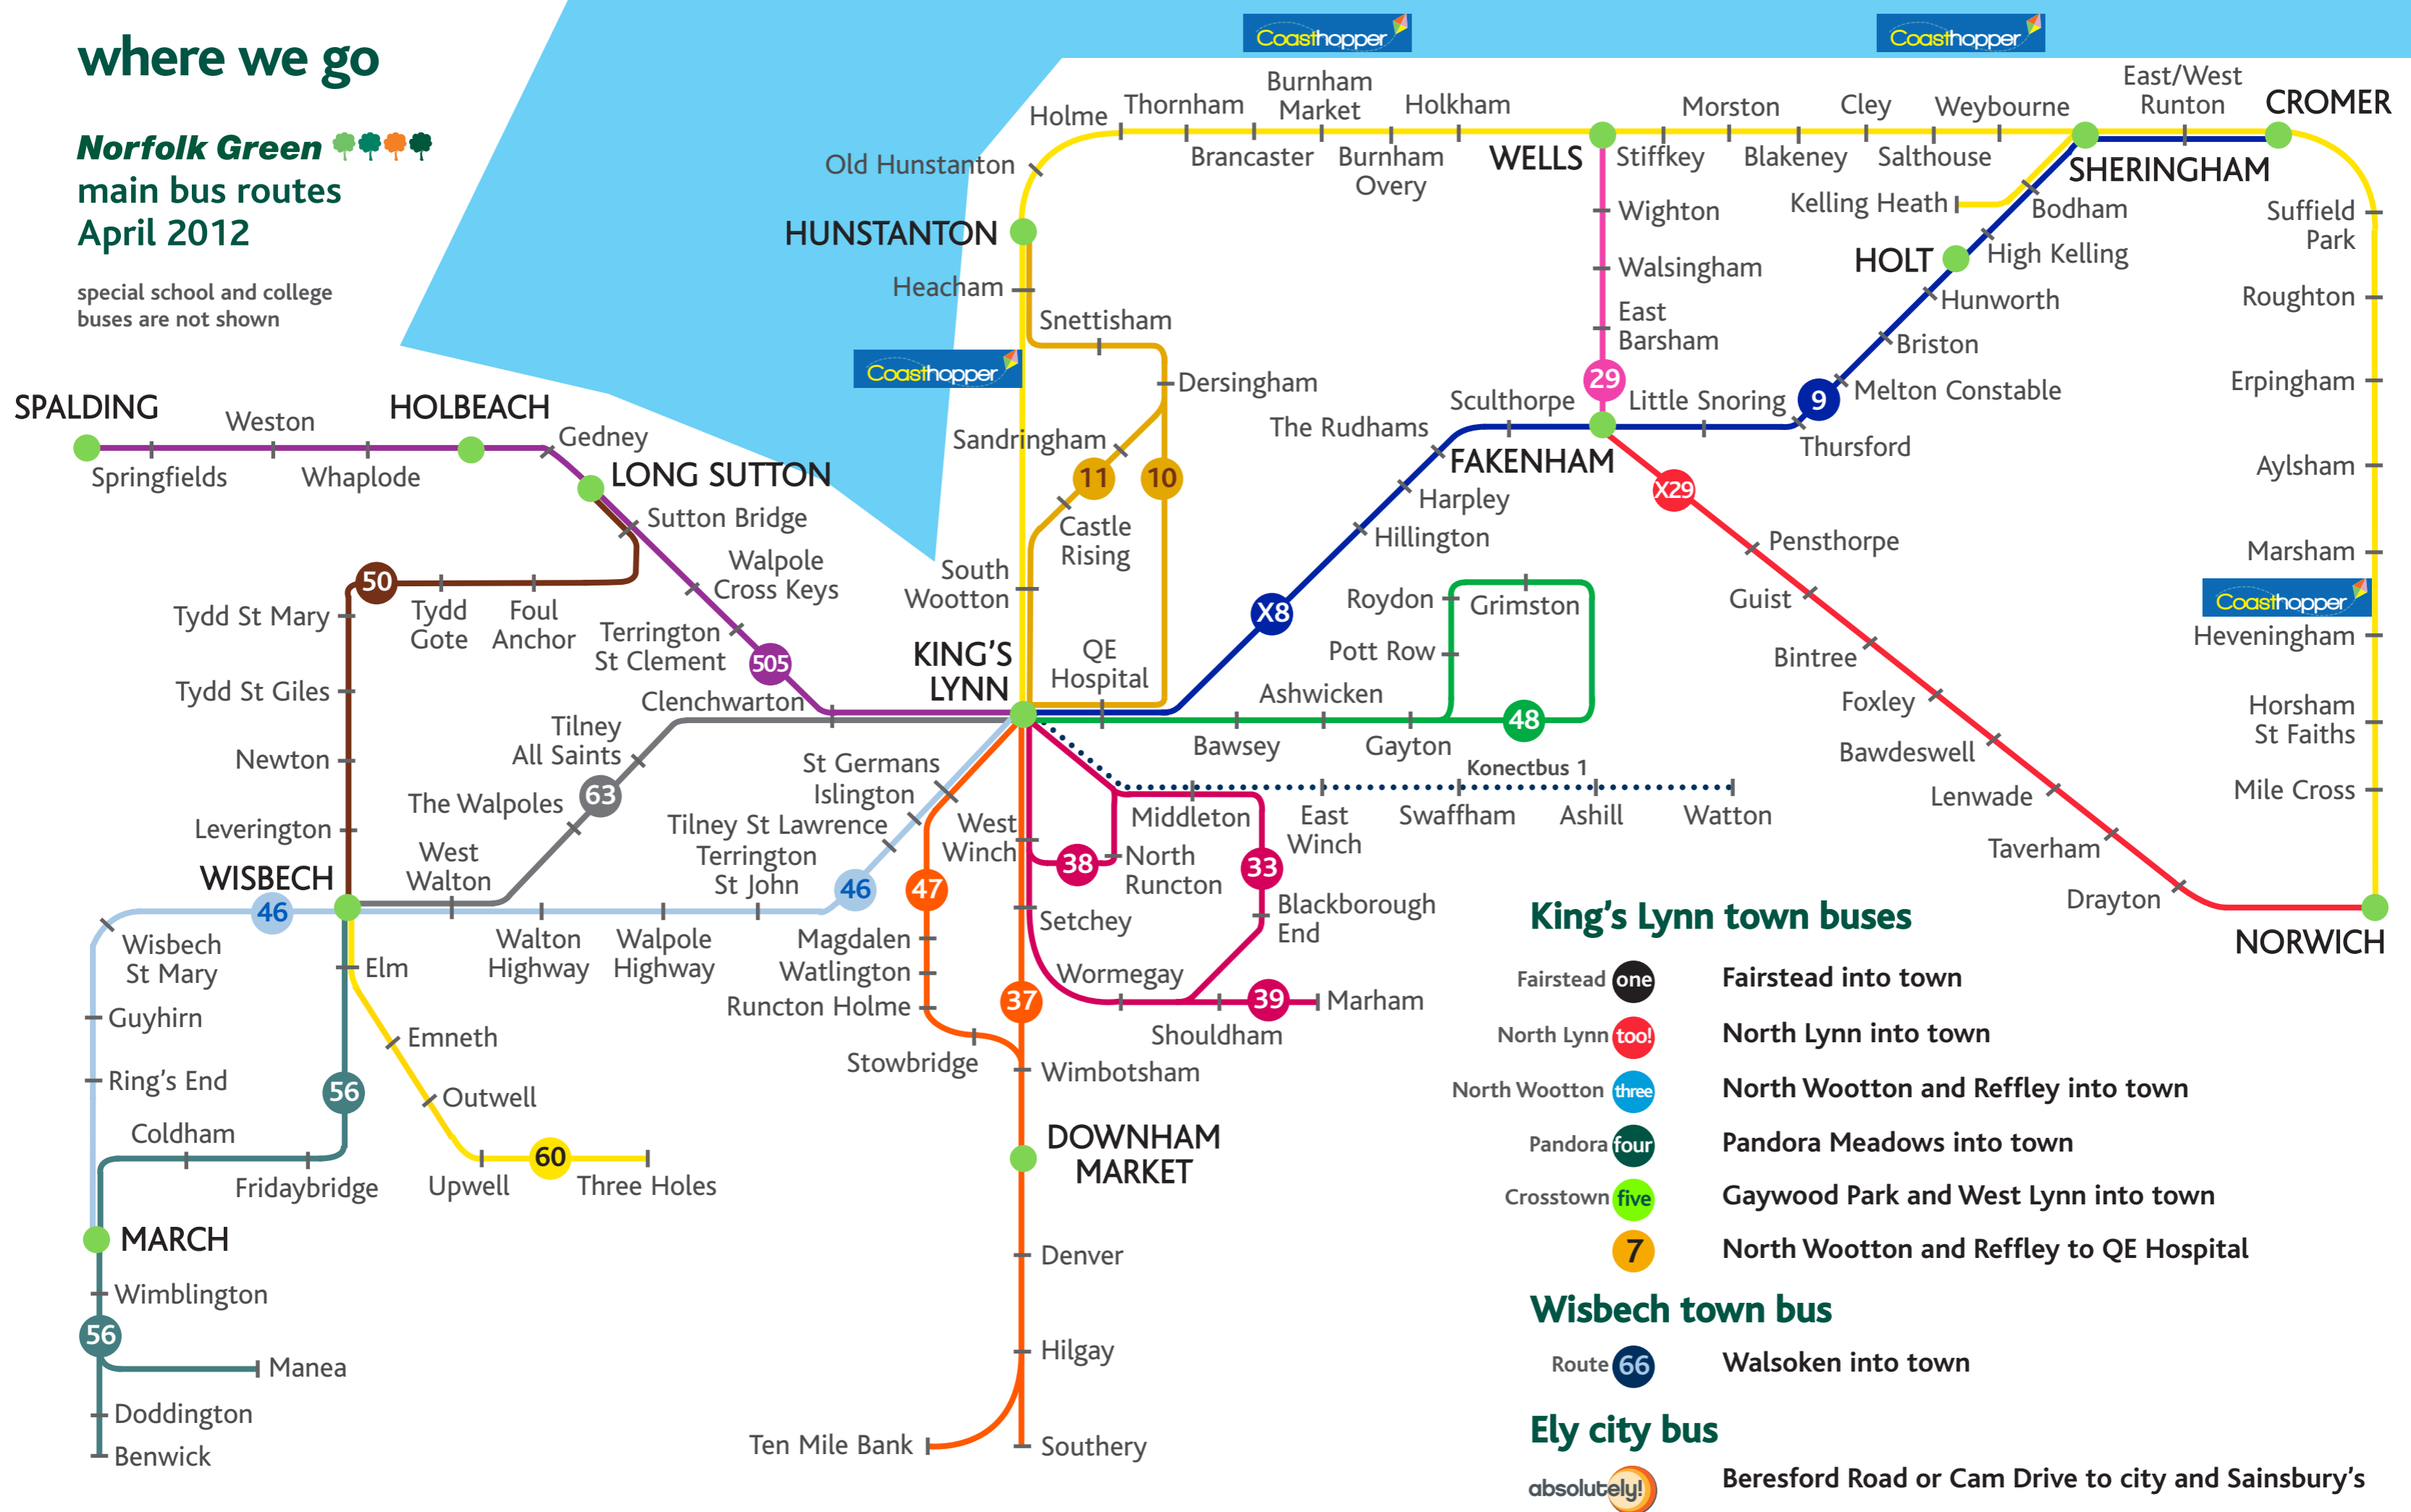

where we go

Norfolk Green main bus routes April 2012

special school and college buses are not shown

King's Lynn town buses

- Fairstead **one** Fairstead into town
- North Lynn **two!** North Lynn into town
- North Wootton **three** North Wootton and Reffley into town
- Pandora **four** Pandora Meadows into town
- Crosstown **five** Gaywood Park and West Lynn into town
- 7** North Wootton and Reffley to QE Hospital

Wisbech town bus

- Route **66** Walsoken into town

Ely city bus

- absolutely!** Beresford Road or Cam Drive to city and Sainsbury's